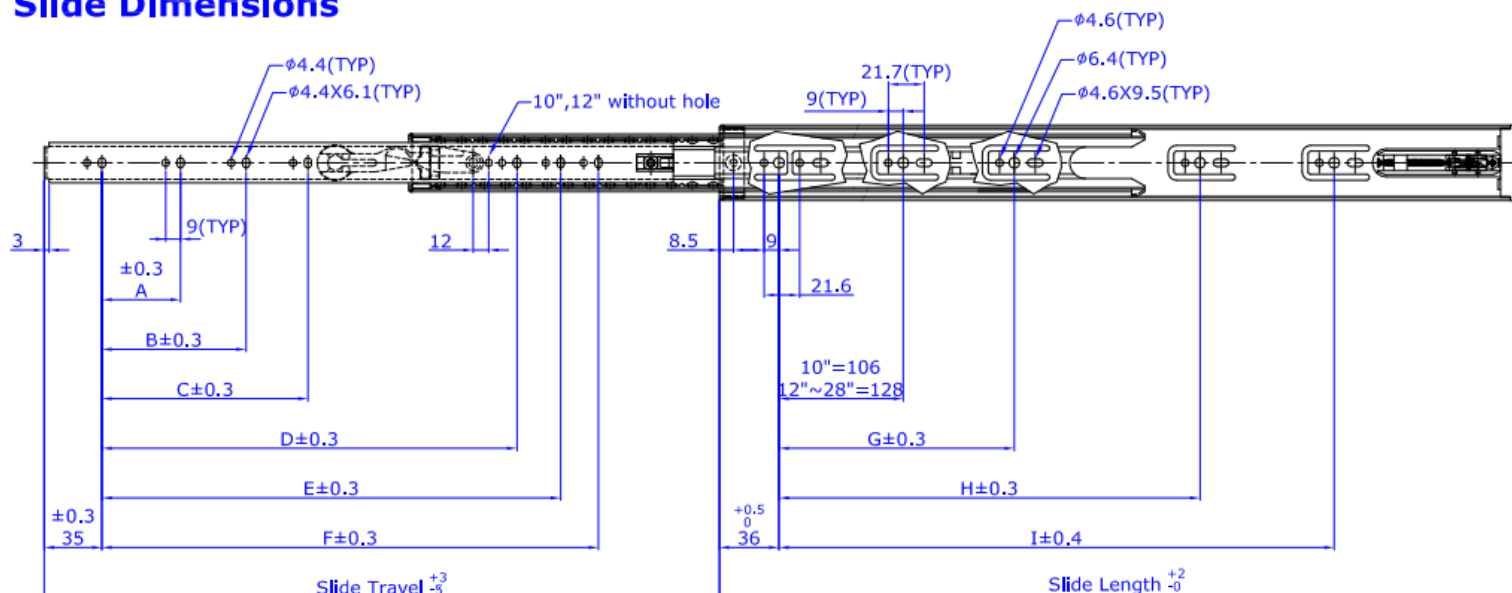

**PLNOVÝSUV PUSH**

<b>Mounting</b>	Side	<p>Profile</p>
<b>Side Clearance</b>	12.7mm +0.8/0	
<b>Height</b>	45.5mm	
<b>Material</b>	Steel	
<b>Load Rating</b>	45kg at 18" (450mm)	
<b>Size</b>	10" to 28" (250mm to 700mm)	
<b>Travel</b>	Full Extension (Sizes 12" to 28")	
<b>Disconnect</b>	Lever (Non-handed design)	
<b>Finish</b>	Electro-Zinc plated with clear, yellow or black chromate	

All Dimensions are in Millimeters (mm)

**Slide Dimensions**

SIZE	Slide Length	Slide Travel	Load Rating/Kg	A	B	C	D	E	F	G	H	I
10" (250)	250	238	20						156			
12" (300)	300	305	25						200			
14" (350)	350	356	35	96					256	192		
16" (400)	400	406	40	128					294	224		
18" (450)	450	457	45	96	160				344	288		
20" (500)	500	508	45	96	160	352			394	224	352	
22" (550)	550	559	40	128	192	384			444	224	352	
24" (600)	600	610	40	128	224	416			494	224	352	448
26" (650)	650	660	35	128	224	416	480		544	224	352	480
28" (700)	700	711	35	128	224	288	480	544	594	224	352	544

**Drawer Slide Mounting Profile**

\* max drawer width = slide length + 200 (mm)

**APPLICATIONS:**

For use in wood pedestals, dresser, desk, casework, residential and kitchen cabinetry.

OBJ.ČÍSLO	DÉLKA MM	NOSNOST KG
08.091.P25.05	250	45
08.091.P30.05	300	45
08.091.P35.05	350	45
08.091.P40.05	400	45
08.091.P45.05	450	45
08.091.P50.05	500	45
08.091.P55.05	550	45
08.091.P60.05	600	45