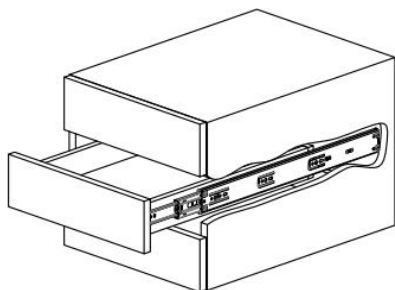

**PLNOVÝSUV PUSH**

<b>Mounting</b>	Side	<p>Profile</p>
<b>Side Clearance</b>	12.7mm +0.8/0	
<b>Height</b>	45.5mm	
<b>Material</b>	Steel	
<b>Load Rating</b>	45kg at 18" (450mm)	
<b>Size</b>	10" to 28" (250mm to 700mm)	
<b>Travel</b>	Full Extension (Sizes 12" to 28")	
<b>Disconnect</b>	Lever (Non-handed design)	
<b>Finish</b>	Electro-Zinc plated with clear, yellow or black chromate	

All Dimensions are in Millimeters (mm)

**Slide Dimensions**

SIZE	Slide Length	Slide Travel	Load Rating/Kg	A	B	C	D	E	F	G	H	I
10" (250)	250	238	20						156			
12" (300)	300	305	25						200			
14" (350)	350	356	35	96					256	192		
16" (400)	400	406	40	128					294	224		
18" (450)	450	457	45	96	160				344	288		
20" (500)	500	508	45	96	160	352			394	224	352	
22" (550)	550	559	40	128	192	384			444	224	352	
24" (600)	600	610	40	128	224	416			494	224	352	448
26" (650)	650	660	35	128	224	416	480		544	224	352	480
28" (700)	700	711	35	128	224	288	480	544	594	224	352	544

**Drawer Slide Mounting Profile**

\* max drawer width = slide length + 200 (mm)

**APPLICATIONS:**

For use in wood pedestals, dresser, desk, casework, residential and kitchen cabinetry.

OBJ.ČÍSLO	DÉLKA MM	NOSNOST KG
08.091.P25.05	250	45
08.091.P30.05	300	45
08.091.P35.05	350	45
08.091.P40.05	400	45
08.091.P45.05	450	45
08.091.P50.05	500	45
08.091.P55.05	550	45
08.091.P60.05	600	45