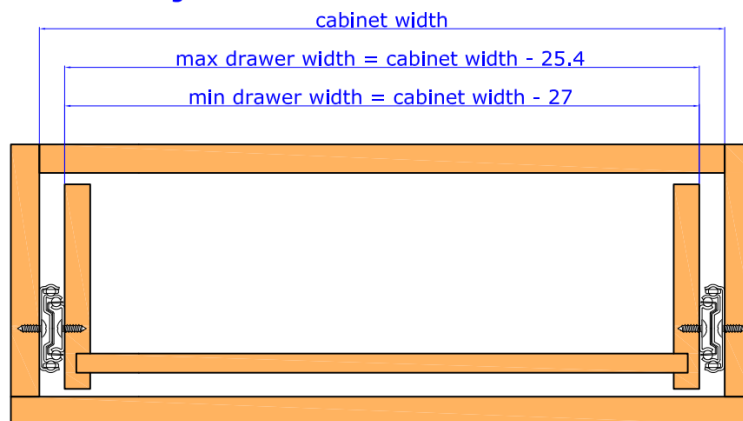

**PLNOVÝSUV PUSH**

<b>Mounting</b>	Side	<p>Profile</p>
<b>Side Clearance</b>	12.7mm +0.8/0	
<b>Height</b>	45.5mm	
<b>Material</b>	Steel	
<b>Load Rating</b>	45kg at 18" (450mm)	
<b>Size</b>	10" to 28" (250mm to 700mm)	
<b>Travel</b>	Full Extension (Sizes 12" to 28")	
<b>Disconnect</b>	Lever (Non-handed design)	
<b>Finish</b>	Electro-Zinc plated with clear, yellow or black chromate	

All Dimensions are in Millimeters (mm)

**Slide Dimensions**

SIZE	Slide Length	Slide Travel	Load Rating/Kg	A	B	C	D	E	F	G	H	I
10" (250)	250	238	20						156			
12" (300)	300	305	25						200			
14" (350)	350	356	35	96					256	192		
16" (400)	400	406	40	128					294	224		
18" (450)	450	457	45	96	160				344	288		
20" (500)	500	508	45	96	160	352			394	224	352	
22" (550)	550	559	40	128	192	384			444	224	352	
24" (600)	600	610	40	128	224	416			494	224	352	448
26" (650)	650	660	35	128	224	416	480		544	224	352	480
28" (700)	700	711	35	128	224	288	480	544	594	224	352	544

**Drawer Slide Mounting Profile**

\* max drawer width = slide length + 200 (mm)

**APPLICATIONS:**

For use in wood pedestals, dresser, desk, casework, residential and kitchen cabinetry.

OBJ.ČÍSLO	DÉLKA MM	NOSNOST KG
08.091.P25.05	250	45
08.091.P30.05	300	45
08.091.P35.05	350	45
08.091.P40.05	400	45
08.091.P45.05	450	45
08.091.P50.05	500	45
08.091.P55.05	550	45
08.091.P60.05	600	45