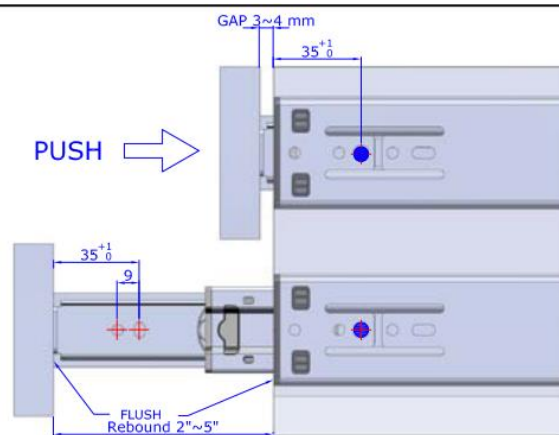

**PLNOVÝSUV PUSH**

<b>Mounting</b>	Side	<p>Profile</p>
<b>Side Clearance</b>	12.7mm +0.8/0	
<b>Height</b>	45.5mm	
<b>Material</b>	Steel	
<b>Load Rating</b>	45kg at 18" (450mm)	
<b>Size</b>	10" to 28" (250mm to 700mm)	
<b>Travel</b>	Full Extension (Sizes 12" to 28")	
<b>Disconnect</b>	Lever (Non-handed design)	
<b>Finish</b>	Electro-Zinc plated with clear, yellow or black chromate	

All Dimensions are in Millimeters (mm)

**Slide Dimensions**

SIZE	Slide Length	Slide Travel	Load Rating/Kg	A	B	C	D	E	F	G	H	I
10" (250)	250	238	20						156			
12" (300)	300	305	25						200			
14" (350)	350	356	35	96					256	192		
16" (400)	400	406	40	128					294	224		
18" (450)	450	457	45	96	160				344	288		
20" (500)	500	508	45	96	160	352			394	224	352	
22" (550)	550	559	40	128	192	384			444	224	352	
24" (600)	600	610	40	128	224	416			494	224	352	448
26" (650)	650	660	35	128	224	416	480		544	224	352	480
28" (700)	700	711	35	128	224	288	480	544	594	224	352	544

**Drawer Slide Mounting Profile**

\* max drawer width = slide length + 200 (mm)

**APPLICATIONS:**

For use in wood pedestals, dresser, desk, casework, residential and kitchen cabinetry.

OBJ.ČÍSLO	DÉLKA MM	NOSNOST KG
08.091.P25.05	250	45
08.091.P30.05	300	45
08.091.P35.05	350	45
08.091.P40.05	400	45
08.091.P45.05	450	45
08.091.P50.05	500	45
08.091.P55.05	550	45
08.091.P60.05	600	45