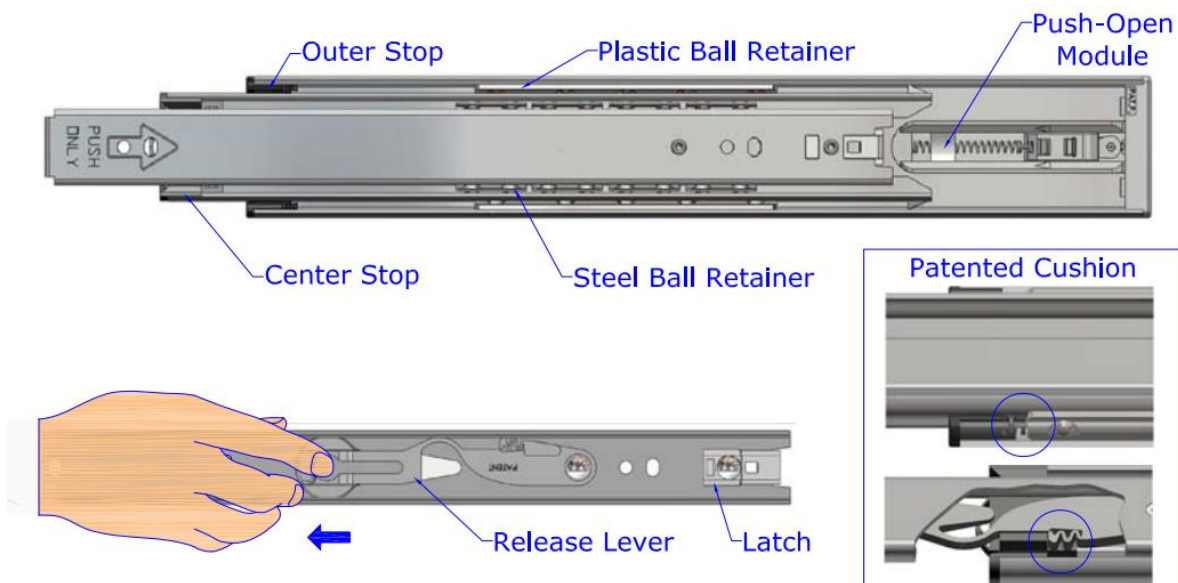

**PLNOVÝSUV PUSH**

<b>Mounting</b>	Side	<p>Profile</p>
<b>Side Clearance</b>	12.7mm +0.8/0	
<b>Height</b>	45.5mm	
<b>Material</b>	Steel	
<b>Load Rating</b>	45kg at 18" (450mm)	
<b>Size</b>	10" to 28" (250mm to 700mm)	
<b>Travel</b>	Full Extension (Sizes 12" to 28")	
<b>Disconnect</b>	Lever (Non-handed design)	
<b>Finish</b>	Electro-Zinc plated with clear, yellow or black chromate	

All Dimensions are in Millimeters (mm)

**Slide Dimensions**

SIZE	Slide Length	Slide Travel	Load Rating/Kg	A	B	C	D	E	F	G	H	I
10" (250)	250	238	20						156			
12" (300)	300	305	25						200			
14" (350)	350	356	35	96					256	192		
16" (400)	400	406	40	128					294	224		
18" (450)	450	457	45	96	160				344	288		
20" (500)	500	508	45	96	160	352			394	224	352	
22" (550)	550	559	40	128	192	384			444	224	352	
24" (600)	600	610	40	128	224	416			494	224	352	448
26" (650)	650	660	35	128	224	416	480		544	224	352	480
28" (700)	700	711	35	128	224	288	480	544	594	224	352	544

**Drawer Slide Mounting Profile**

\* max drawer width = slide length + 200 (mm)

**APPLICATIONS:**

For use in wood pedestals, dresser, desk, casework, residential and kitchen cabinetry.

OBJ.ČÍSLO	DÉLKA MM	NOSNOST KG
08.091.P25.05	250	45
08.091.P30.05	300	45
08.091.P35.05	350	45
08.091.P40.05	400	45
08.091.P45.05	450	45
08.091.P50.05	500	45
08.091.P55.05	550	45
08.091.P60.05	600	45